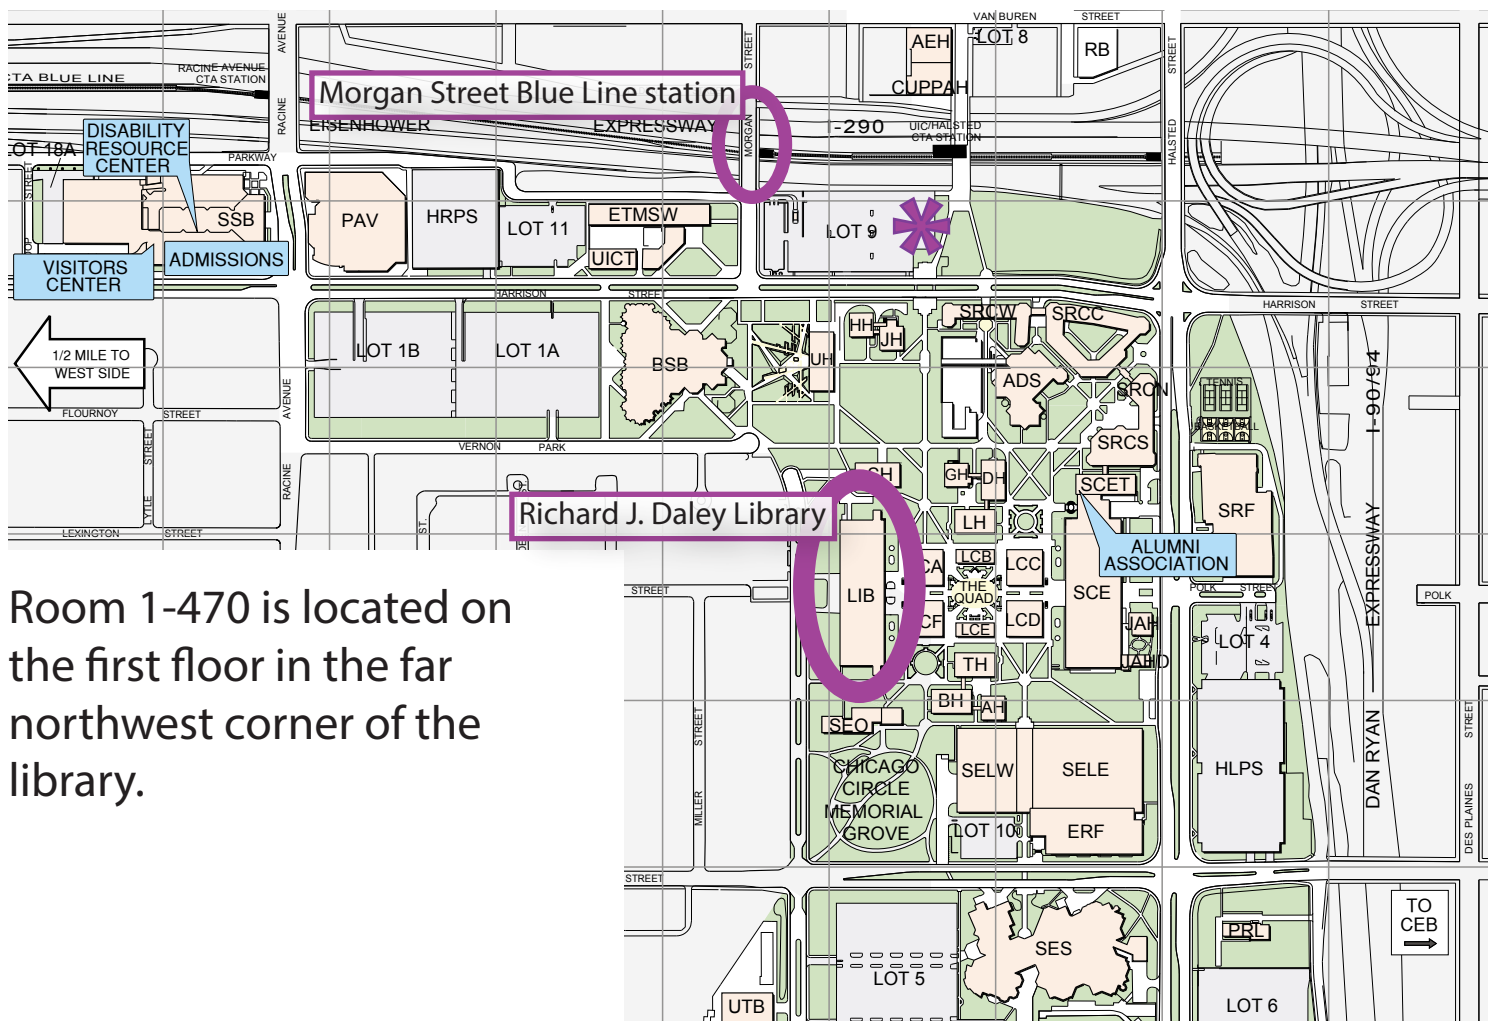

Directions to the Richard J. Daley Library at UIC:

The library is located on the campus of the University of Illinois at Chicago off of South Morgan Street. You may enter from either the Quad or Morgan street side.

Access UIC at the CTA Blue Line Morgan Street station and walk south.

If you drive, park in Lot 9 (about \$12.50 per day).*

Peoria Street Bridge is out. There is construction along Halsted and Harrison streets.

Room 1-470 is located on the first floor in the far northwest corner of the library.